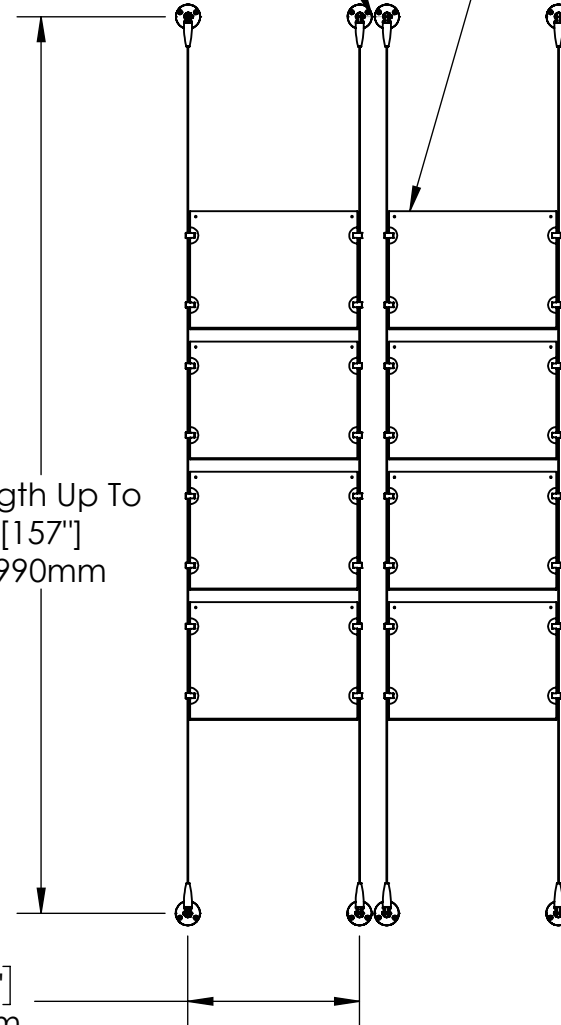

2

1

B

B

Recommended Spacing [2"] 50mm

Acrylic For Media  
11" X 8-1/2"

Height Adjustable  
Acrylic and Panel Grippers

Length Up To  
[157"]  
3990mm

[12 1/2"]  
318.0mm

A

A

2

1

**Mbs Standoffs**  
5046 W Linebaugh Ave  
Tampa, FL 33624 USA  
(813) 938-6025

ASSEMBLY NO.

**SCS15A-1185-2X4**

SCALE: 1:14

SHEET 1 OF 1