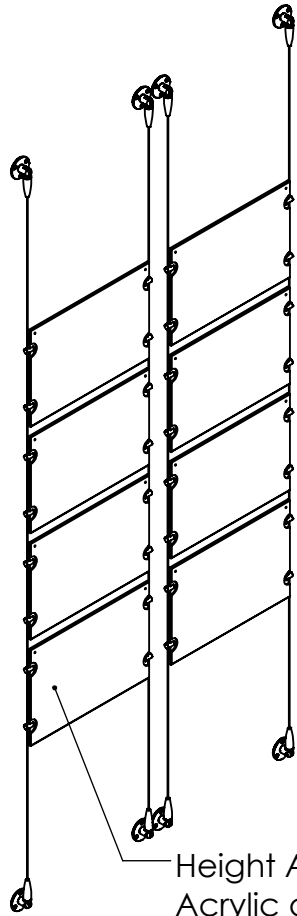

2

1

B

B

Recommended Spacing [2"] 50mm

Acrylic For Media  
11" X 8-1/2"

Height Adjustable  
Acrylic and Panel Grippers

Length Up To  
[157"]  
3990mm

[12 1/2"]  
318.0mm

A

A

2

1

**Mbs Standoffs**  
5046 W Linebaugh Ave  
Tampa, FL 33624 USA  
(813) 938-6025

ASSEMBLY NO.

**SCS15A-1185-2X4**

SCALE: 1:14

SHEET 1 OF 1