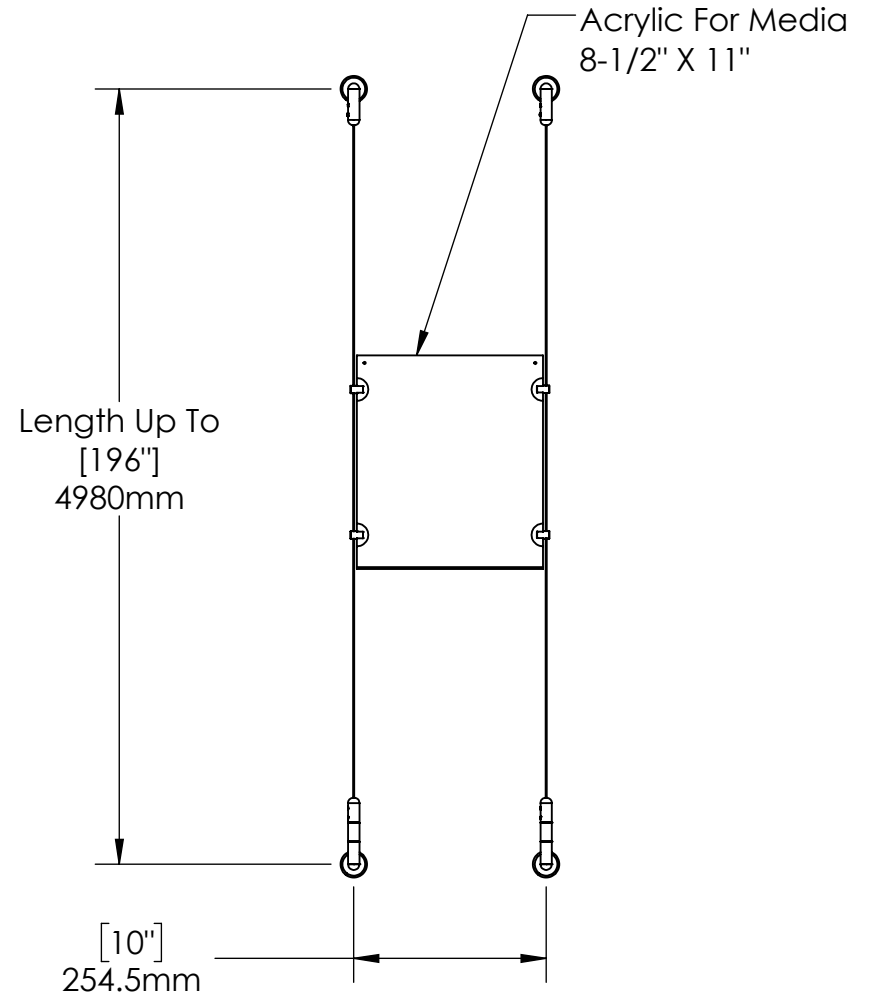

2

1

B

B

A

A

2

1

Mbs Standoffs
 5046 W Linebaugh Ave
 Tampa, FL 33624 USA
 (813) 938-6025

ASSEMBLY NO.
SCG1908-8511-1X1

SCALE: 1:10

SHEET 1 OF 1