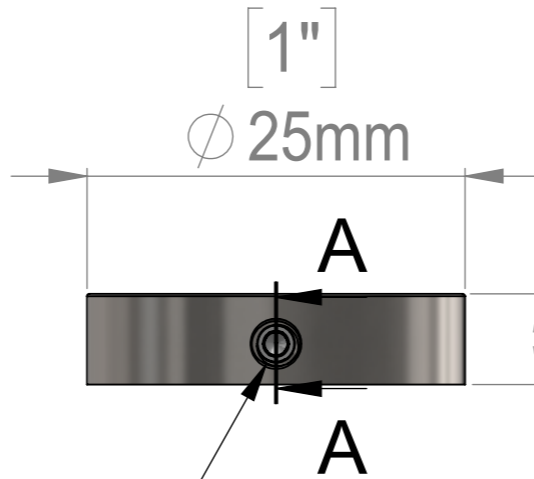

M10X150 Brass Insert

M3x4mm Set Screw

[1/4"]
6mm

[1/8"]
2.7mm

[3/16"]
Ø 4.4mm

SECTION A-A

Title : SC25L			Scale : 2:1		Mbs R&D	
			Sizes : Letter Landscape		Customer:	
	Mbs Standoffs 5046 W Linebaugh Ave Tampa, FL 33624 USA 1 (813) 938-6025	Material:		Finish		Qty :
		N°programme laser		N°prog. Mécanum.		Rep :
						N° Plan : FAH25-12