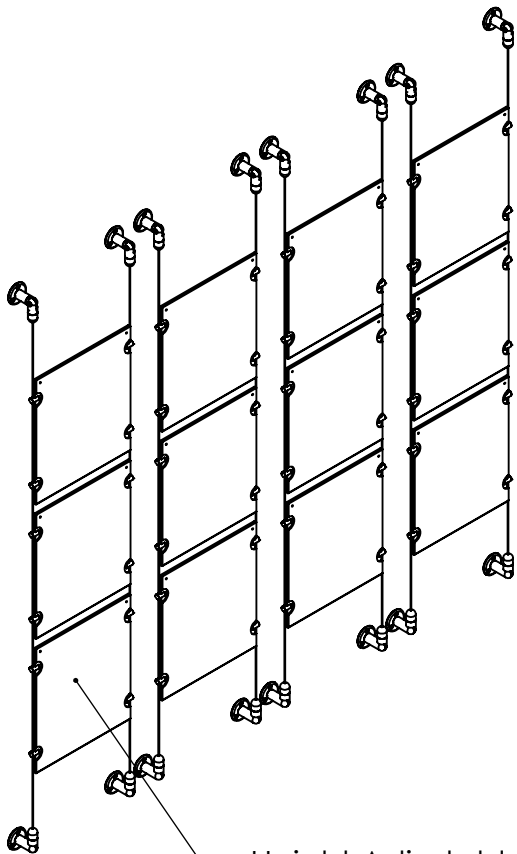

2

1

B

B

Height Adjustable  
Acrylic and Panel Grippers

Recommended Spacing [2"] 50mm

Acrylic For Media  
8-1/2" X 11"

Length Up To  
[157"]  
3990mm

[10"]  
254.5mm

A

A

2

1

**Mbs Standoffs**  
5046 W Linebaugh Ave  
Tampa, FL 33624 USA  
(813) 938-6025

ASSEMBLY NO.

**CS15A-8511-4X3**

SCALE: 1:14

SHEET 1 OF 1