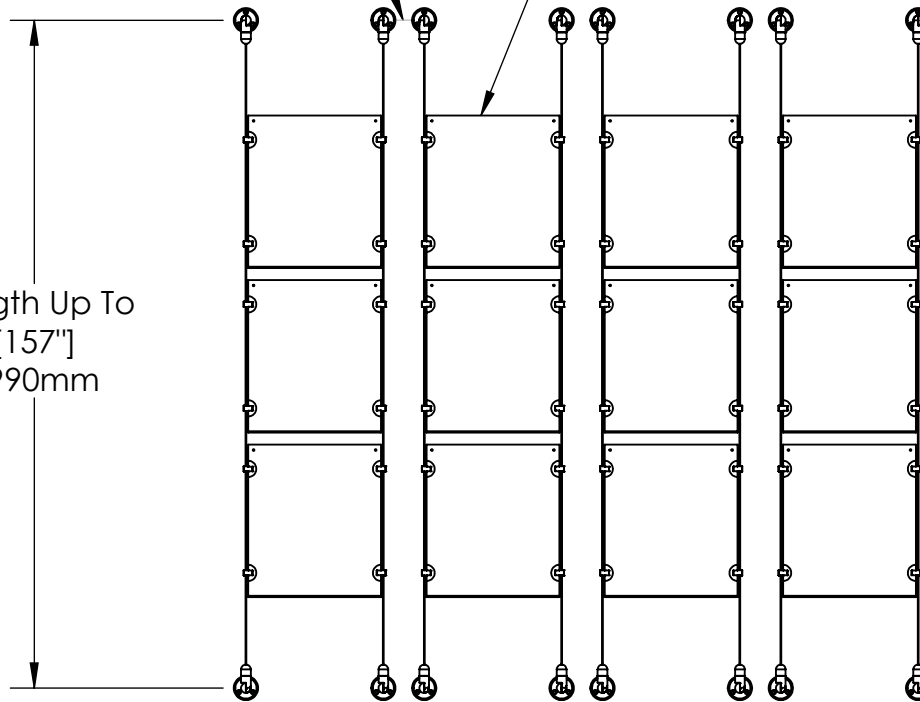

2

1

B

B

Height Adjustable  
Acrylic and Panel Grippers

Recommended Spacing [2"] 50mm

Acrylic For Media  
8-1/2" X 11"

Length Up To  
[157"]  
3990mm

[10"]  
254.5mm

A

A

2

1

**Mbs Standoffs**  
5046 W Linebaugh Ave  
Tampa, FL 33624 USA  
(813) 938-6025

ASSEMBLY NO.

**CS15A-8511-4X3**

SCALE: 1:14

SHEET 1 OF 1