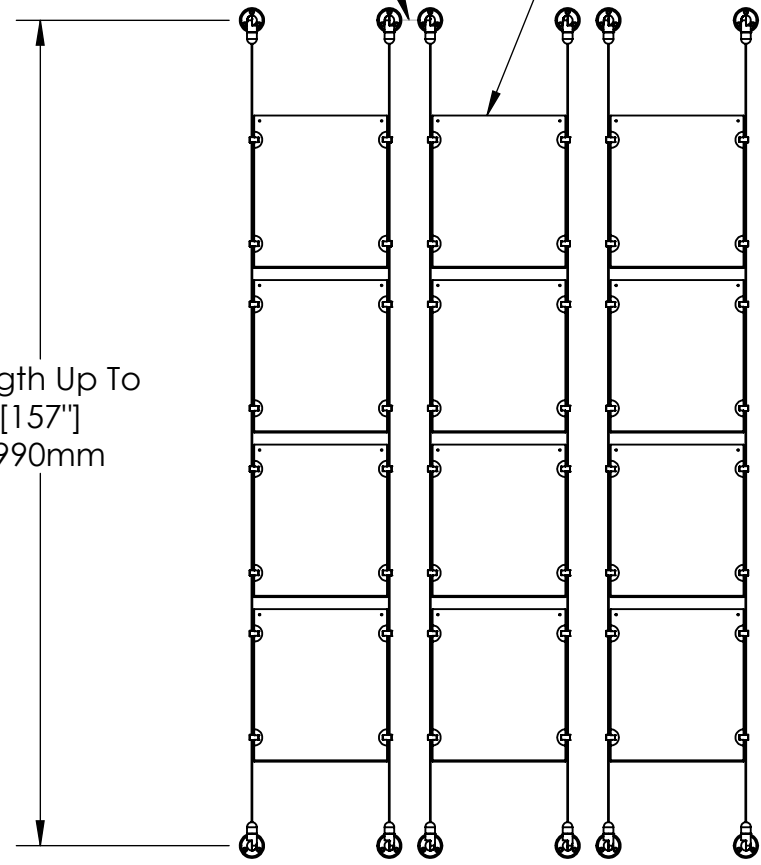

2

1

B

B

Height Adjustable
Acrylic and Panel Grippers

Recommended Spacing [2"] 50mm

Acrylic For Media
8-1/2" X 11"

Length Up To
[157"]
3990mm

[10"]
254.5mm

A

A

2

1

Mbs Standoffs
5046 W Linebaugh Ave
Tampa, FL 33624 USA
(813) 938-6025

ASSEMBLY NO.
CS15A-8511-3X4

SCALE: 1:14 SHEET 1 OF 1