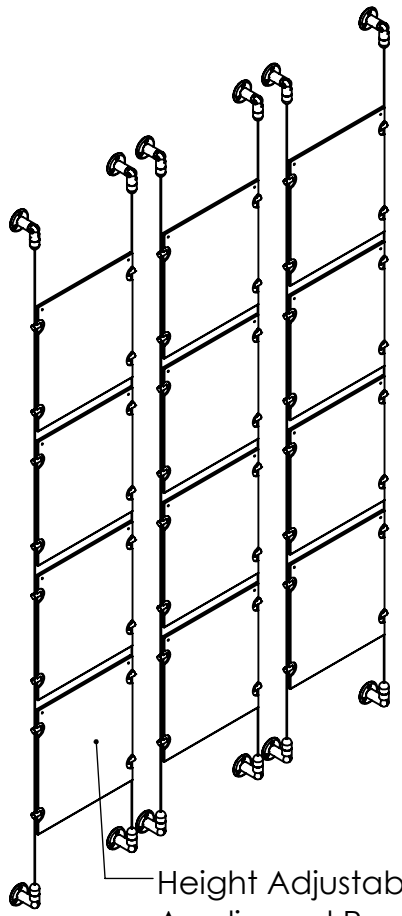

2

1

B

B

Height Adjustable
Acrylic and Panel Grippers

Recommended Spacing [2"] 50mm

Acrylic For Media
8-1/2" X 11"

Length Up To
[157"]
3990mm

[10"]
254.5mm

A

A

2

1

Mbs Standoffs
5046 W Linebaugh Ave
Tampa, FL 33624 USA
(813) 938-6025

ASSEMBLY NO.
CS15A-8511-3X4

SCALE: 1:14 SHEET 1 OF 1