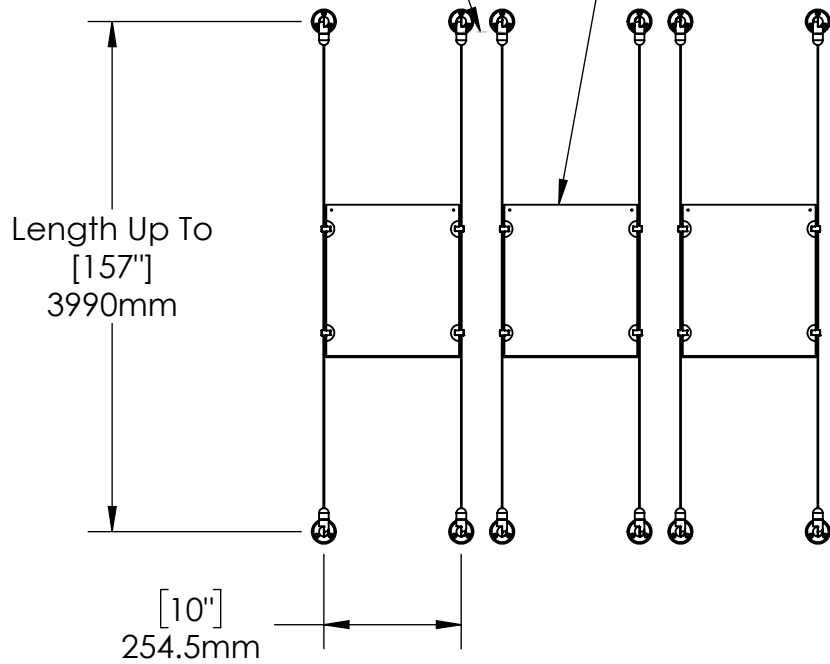

2

1

B

B

Recommended Spacing [2"] 50mm

Acrylic For Media
8-1/2" X 11"

A

A

2

1

Mbs Standoffs
 5046 W Linebaugh Ave
 Tampa, FL 33624 USA
 (813) 938-6025

ASSEMBLY NO.

CS15A-8511-3X1

SCALE: 1:14

SHEET 1 OF 1