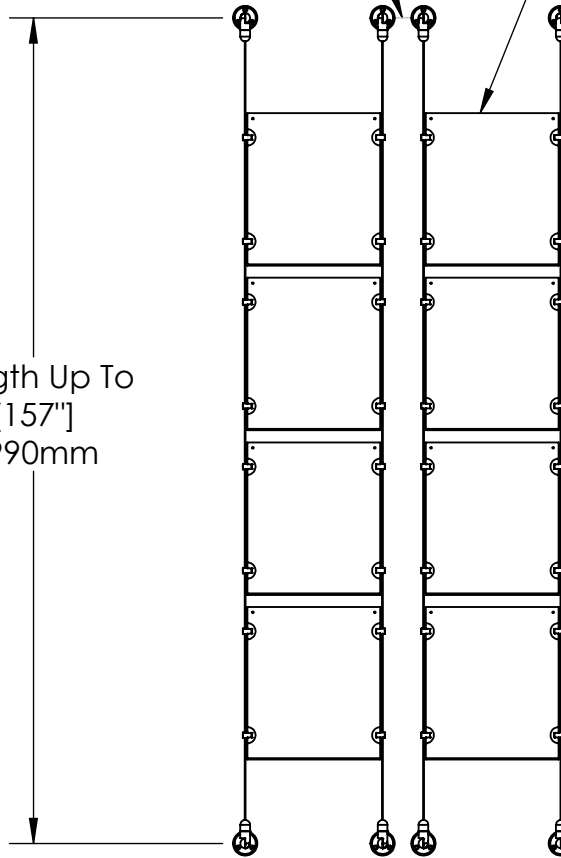

2

1

B

B

A

A

Height Adjustable  
Acrylic and Panel Grippers

Recommended Spacing [2"] 50mm

Acrylic For Media  
8-1/2" X 11"

Length Up To  
[157"]  
3990mm

[10"]  
254.5mm

**Mbs Standoffs**  
5046 W Linebaugh Ave  
Tampa, FL 33624 USA  
(813) 938-6025

ASSEMBLY NO.

**CS15A-8511-2X4**

SCALE: 1:14

SHEET 1 OF 1

2

1