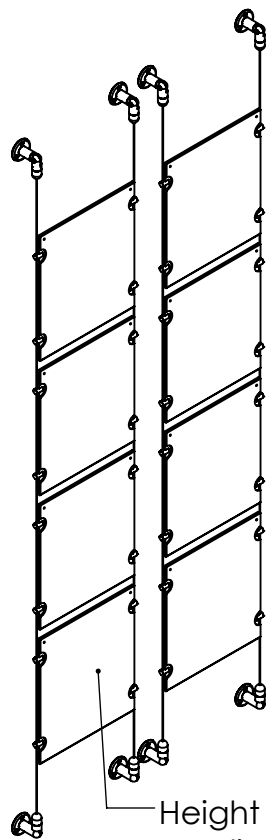

2

1

B

B

A

A

Height Adjustable  
Acrylic and Panel Grippers

Recommended Spacing [2"] 50mm

Acrylic For Media  
8-1/2" X 11"

Length Up To  
[157"]  
3990mm

[10"]  
254.5mm

**Mbs Standoffs**  
5046 W Linebaugh Ave  
Tampa, FL 33624 USA  
(813) 938-6025

ASSEMBLY NO.

**CS15A-8511-2X4**

SCALE: 1:14

SHEET 1 OF 1