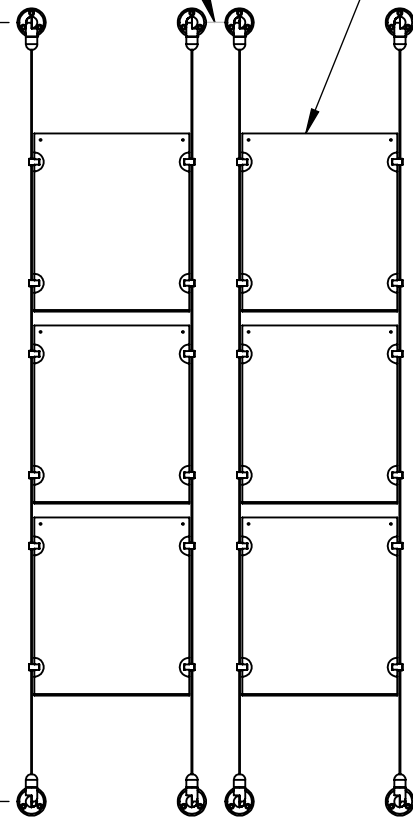

2

1

B

B

Height Adjustable
Acrylic and Panel Grippers

Recommended Spacing [2"] 50mm

Acrylic For Media
8-1/2" X 11"

Length Up To
[157"]
3990mm

[10"]
254.5mm

A

A

2

1

Mbs Standoffs
5046 W Linebaugh Ave
Tampa, FL 33624 USA
(813) 938-6025

ASSEMBLY NO.

CS15A-8511-2X3

SCALE: 1:12

SHEET 1 OF 1