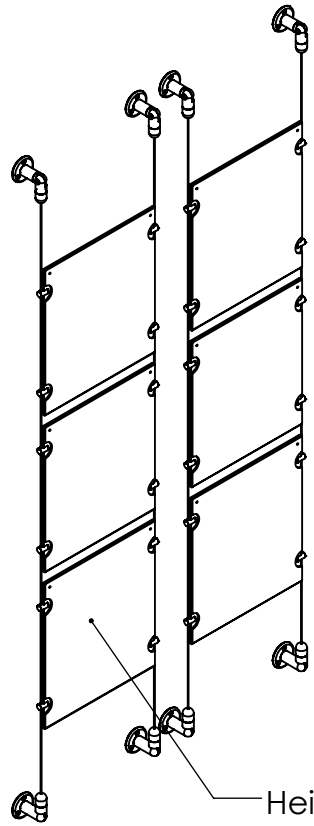

2

1

B

B

Height Adjustable
Acrylic and Panel Grippers

Recommended Spacing [2"] 50mm

Acrylic For Media
8-1/2" X 11"

Length Up To
[157"]
3990mm

[10"]
254.5mm

A

A

2

1

Mbs Standoffs
5046 W Linebaugh Ave
Tampa, FL 33624 USA
(813) 938-6025

ASSEMBLY NO.

CS15A-8511-2X3

SCALE: 1:12

SHEET 1 OF 1