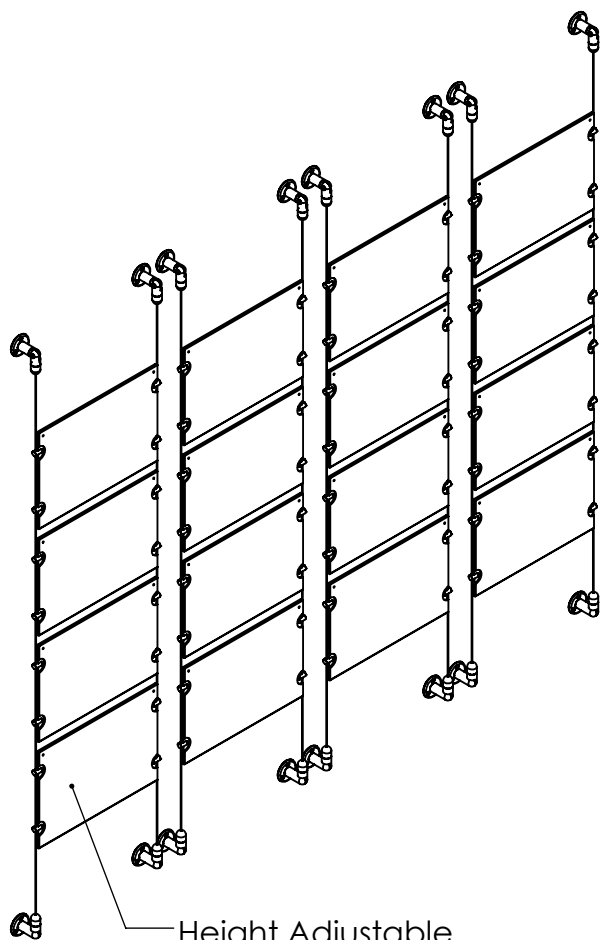

2

1

B

B

Recommended Spacing [2"] 50mm

Acrylic For Media  
11" X 8-1/2"

Height Adjustable  
Acrylic and Panel Grippers

Length Up To  
[157"]  
3990mm

[12 1/2"]  
318.0mm

A

A

2

1

**Mbs Standoffs**  
5046 W Linebaugh Ave  
Tampa, FL 33624 USA  
(813) 938-6025

ASSEMBLY NO.

**CS15A-1185-4X4**

SCALE: 1:14

SHEET 1 OF 1