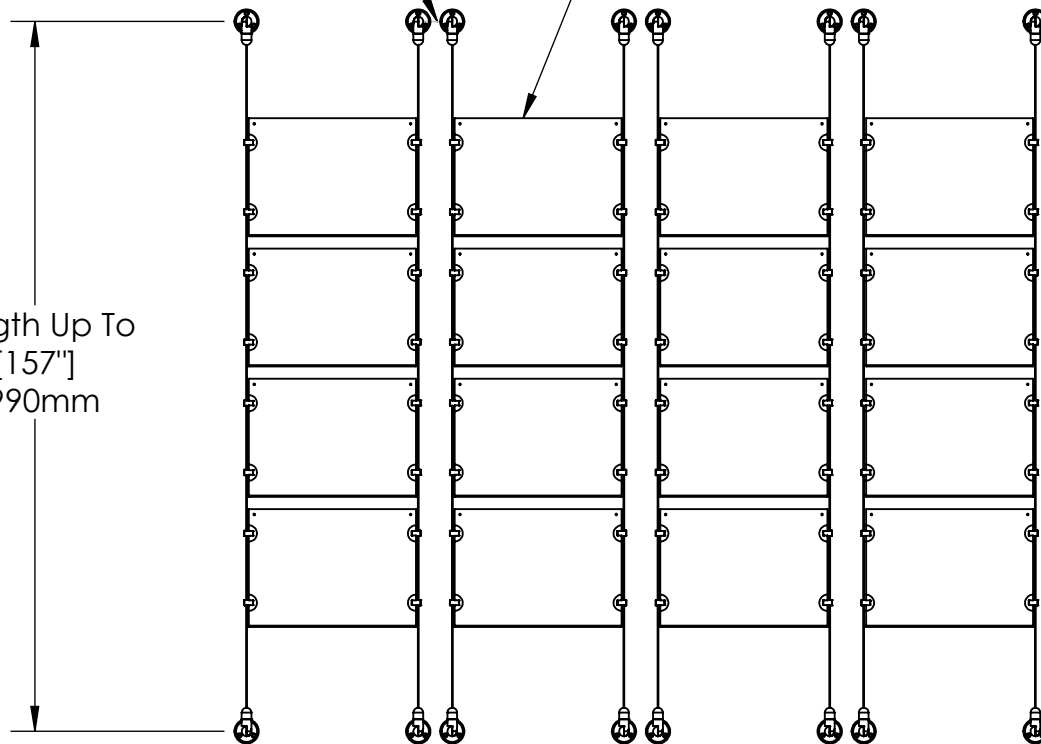

2

1

B

B

Recommended Spacing [2"] 50mm

Acrylic For Media  
11" X 8-1/2"

Height Adjustable  
Acrylic and Panel Grippers

Length Up To  
[157"]  
3990mm

[12 1/2"]  
318.0mm

A

A

2

1

**Mbs Standoffs**  
5046 W Linebaugh Ave  
Tampa, FL 33624 USA  
(813) 938-6025

ASSEMBLY NO.

**CS15A-1185-4X4**

SCALE: 1:14

SHEET 1 OF 1