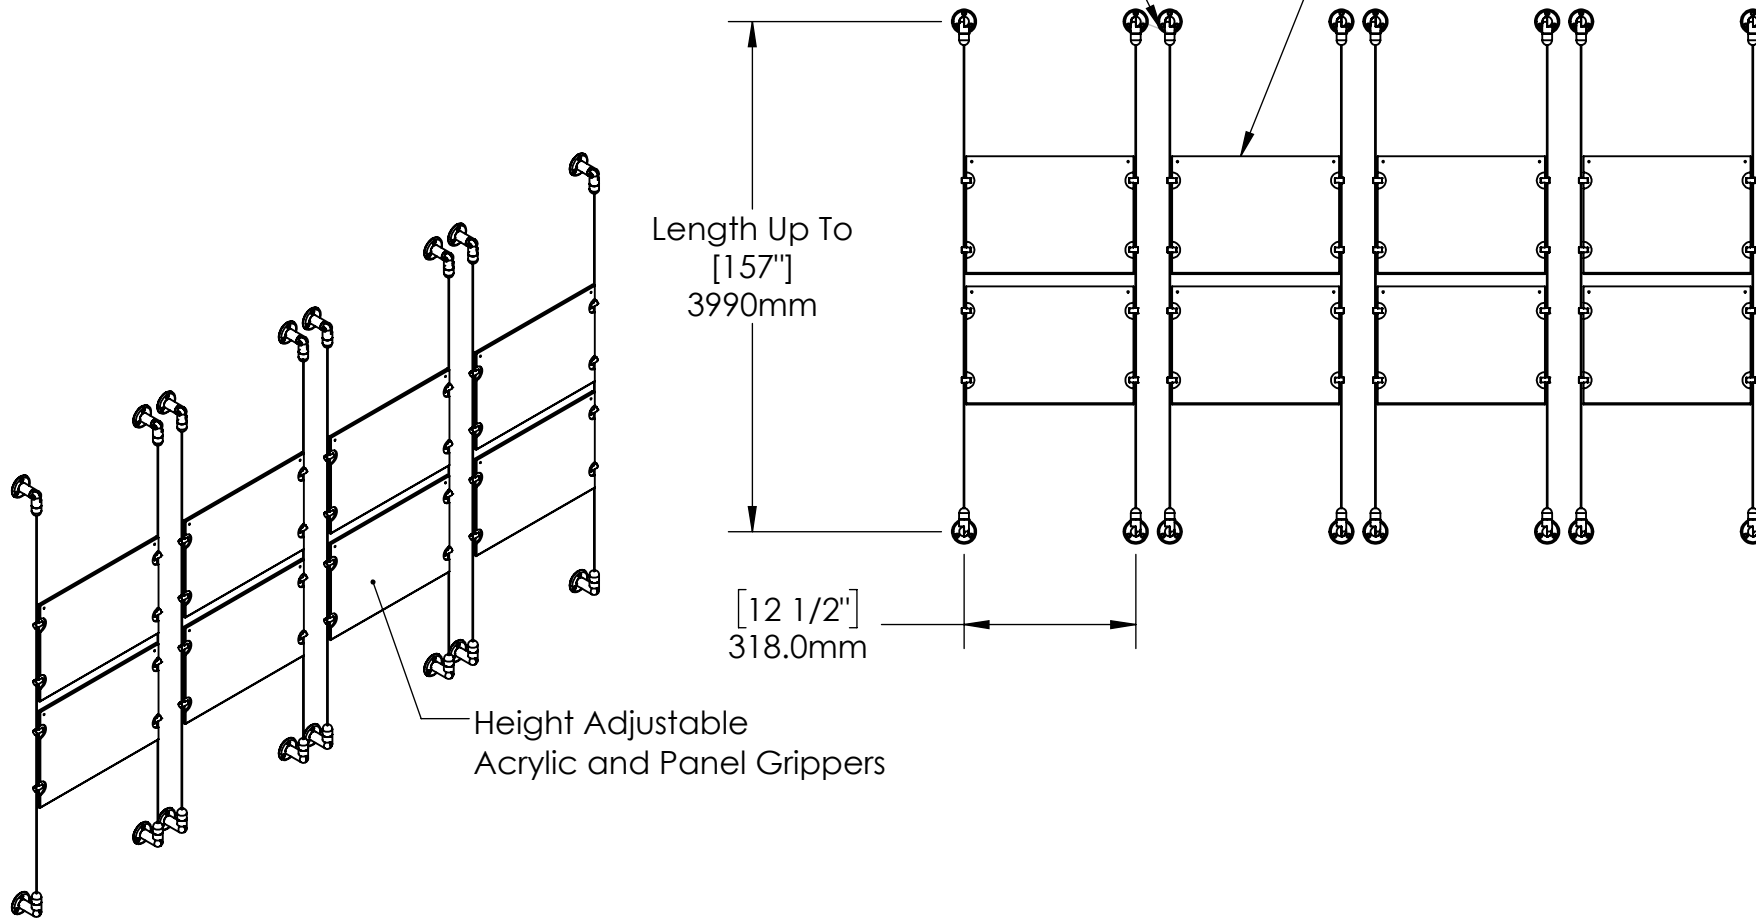

2

1

B

B

Recommended Spacing [2"] 50mm

Acrylic For Media  
11" X 8-1/2"

Length Up To  
[157"]  
3990mm

[12 1/2"]  
318.0mm

Height Adjustable  
Acrylic and Panel Grippers

A

A

2

1

**Mbs Standoffs**  
 5046 W Linebaugh Ave  
 Tampa, FL 33624 USA  
 (813) 938-6025

ASSEMBLY NO.

**CS15A-1185-4X2**

SCALE: 1:14

SHEET 1 OF 1