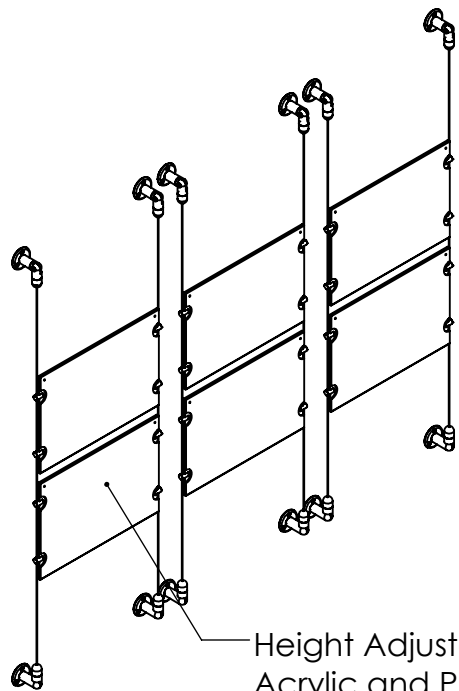

2

1

B

B

Recommended Spacing [2"] 50mm

Acrylic For Media
11" X 8-1/2"

Length Up To
[157"]
3990mm

[12 1/2"]
318.0mm

Height Adjustable
Acrylic and Panel Grippers

A

A

2

1

Mbs Standoffs
 5046 W Linebaugh Ave
 Tampa, FL 33624 USA
 (813) 938-6025

ASSEMBLY NO.

CS15A-1185-3X2

SCALE: 1:14

SHEET 1 OF 1