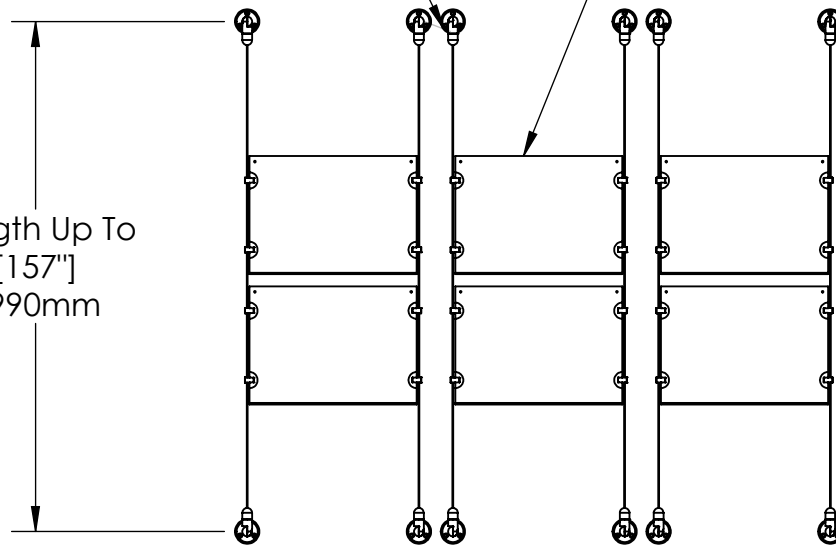

2

1

B

B

Recommended Spacing [2"] 50mm

Acrylic For Media
11" X 8-1/2"

Length Up To
[157"]
3990mm

[12 1/2"]
318.0mm

Height Adjustable
Acrylic and Panel Grippers

A

A

2

1

Mbs Standoffs
 5046 W Linebaugh Ave
 Tampa, FL 33624 USA
 (813) 938-6025

ASSEMBLY NO.

CS15A-1185-3X2

SCALE: 1:14

SHEET 1 OF 1