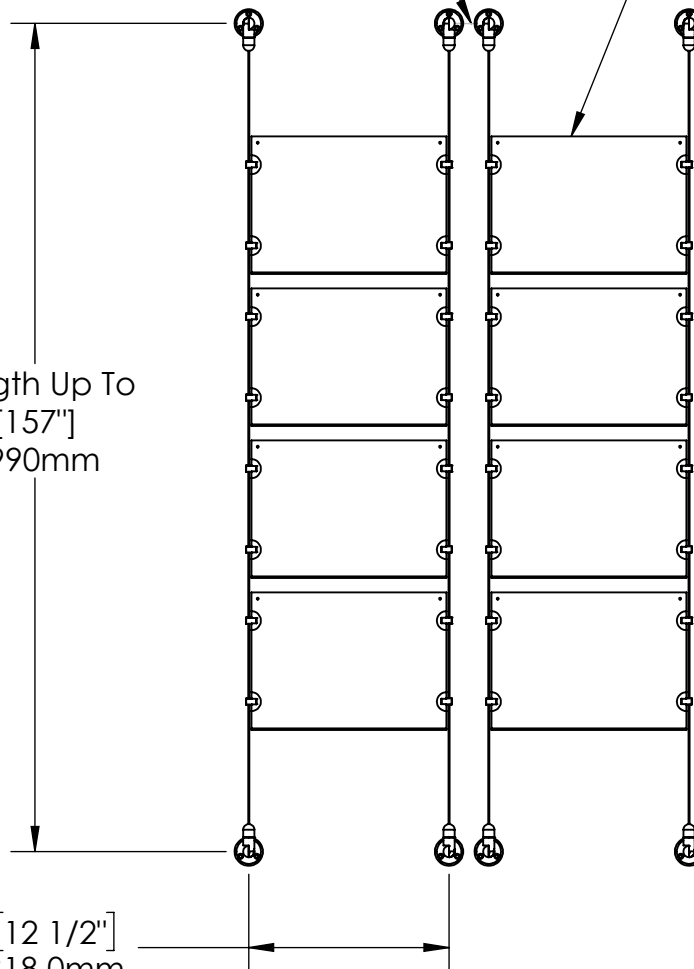

2

1

B

B

A

A

Recommended Spacing [2"] 50mm

Acrylic For Media  
11" X 8-1/2"

Length Up To  
[157"]  
3990mm

[12 1/2"]  
318.0mm

Height Adjustable  
Acrylic and Panel Grippers

**Mbs Standoffs**  
 5046 W Linebaugh Ave  
 Tampa, FL 33624 USA  
 (813) 938-6025

ASSEMBLY NO.

**CS15A-1185-2X4**

SCALE: 1:12

SHEET 1 OF 1

2

1