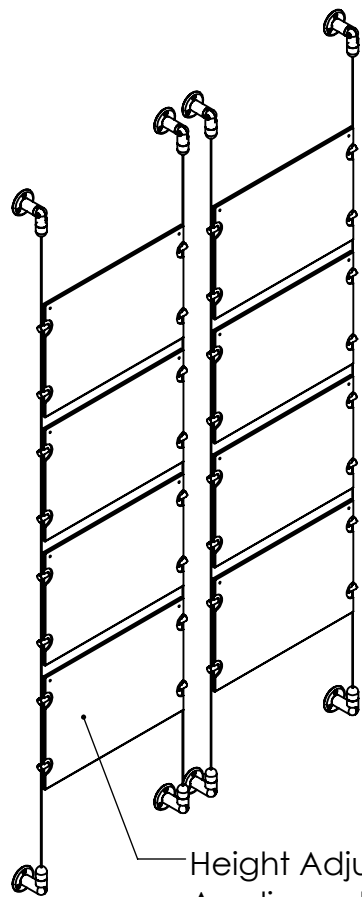

2

1

B

B

A

A

Recommended Spacing [2"] 50mm

Acrylic For Media  
11" X 8-1/2"

Length Up To  
[157"]  
3990mm

[12 1/2"]  
318.0mm

Height Adjustable  
Acrylic and Panel Grippers

**Mbs Standoffs**  
 5046 W Linebaugh Ave  
 Tampa, FL 33624 USA  
 (813) 938-6025

ASSEMBLY NO.

**CS15A-1185-2X4**

SCALE: 1:12

SHEET 1 OF 1

2

1