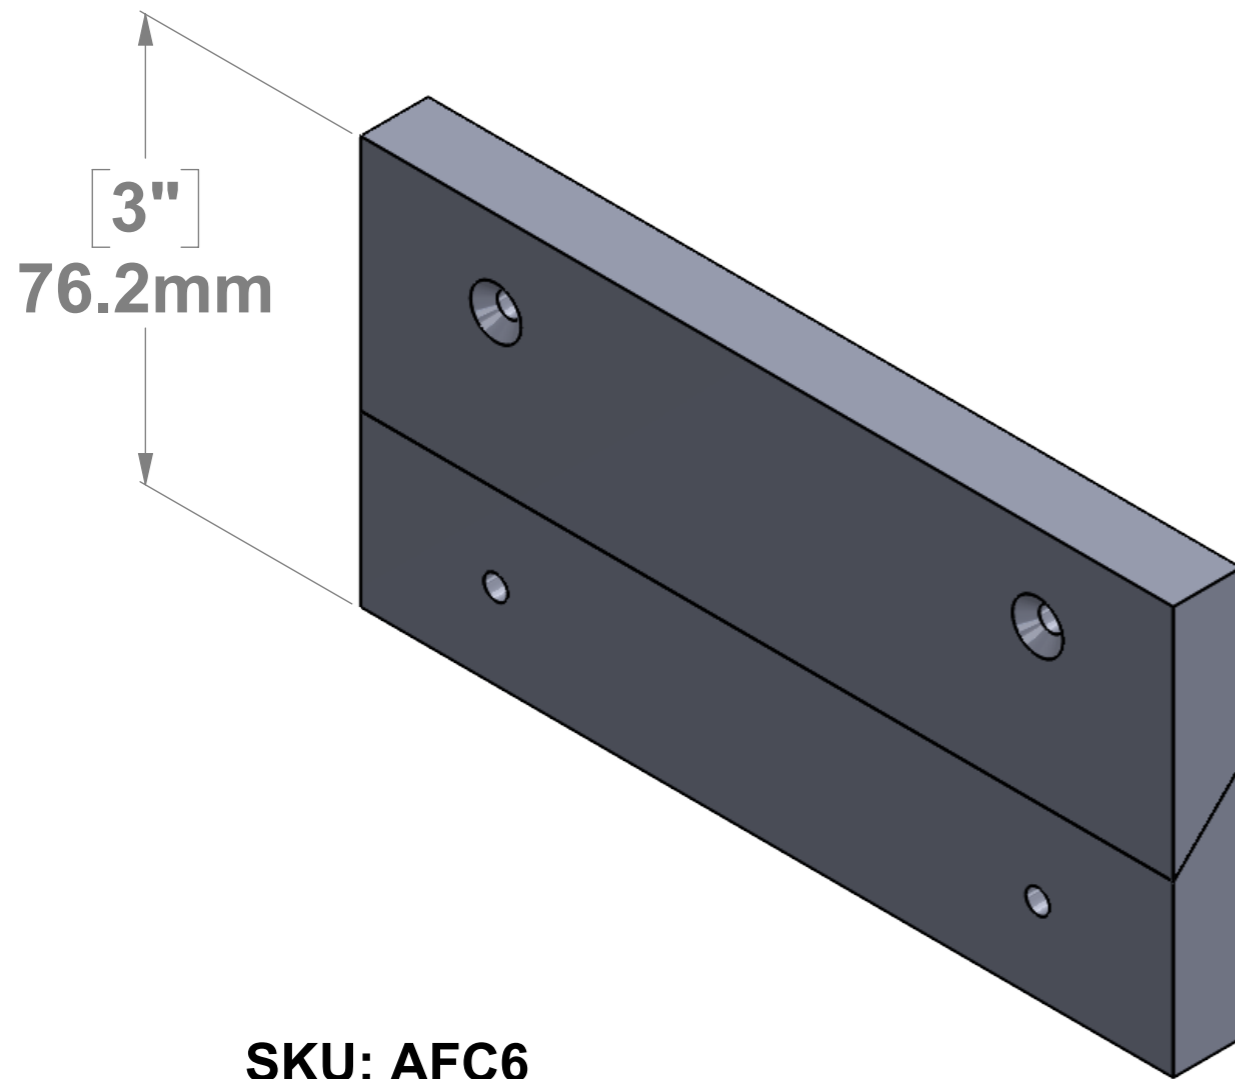

**SKU: AFC6**

**SKU: AFCS4**

**Each Set Included:**

**2x AFC6**

**4x AFCS4**

**4x Zinc Philips Screw 4mm x 40 mm**

**4x Plastic Anchor**

Title : AFC6			Scale : 2:1	Mbs R&D	
			Sizes : Letter Landscape	Customer:	
	Mbs Standoffs 5046 W Linebaugh Ave Tampa, FL 33624 USA 1 (813) 938-6025	Material: Clear Cast Acrylic	Finish: Polished	Qty :	Rep :
		N°programme laser	N°prog. Mécanum.	N° Plan :	

**SKU: AFC6**

**SKU: AFCS4**

**Each Set Included:**  
**2x AFC6**  
**4x AFCS4**  
**4x Zinc Philips Screw #8 x 1-1/2"**  
**4x Plastic Anchor**

Title : <b>AFC6</b>			Scale : 2:1	Mbs R&D	
			Sizes : Letter Landscape	Customer:	
	Mbs Standoffs 5046 W Linebaugh Ave Tampa, FL 33624 USA 1 (813) 938-6025	Material: Clear Cast Acrylic	Finish: Polished	Qty :	Rep :
		N°programme laser	N°prog. Mécanum.	N° Plan :	