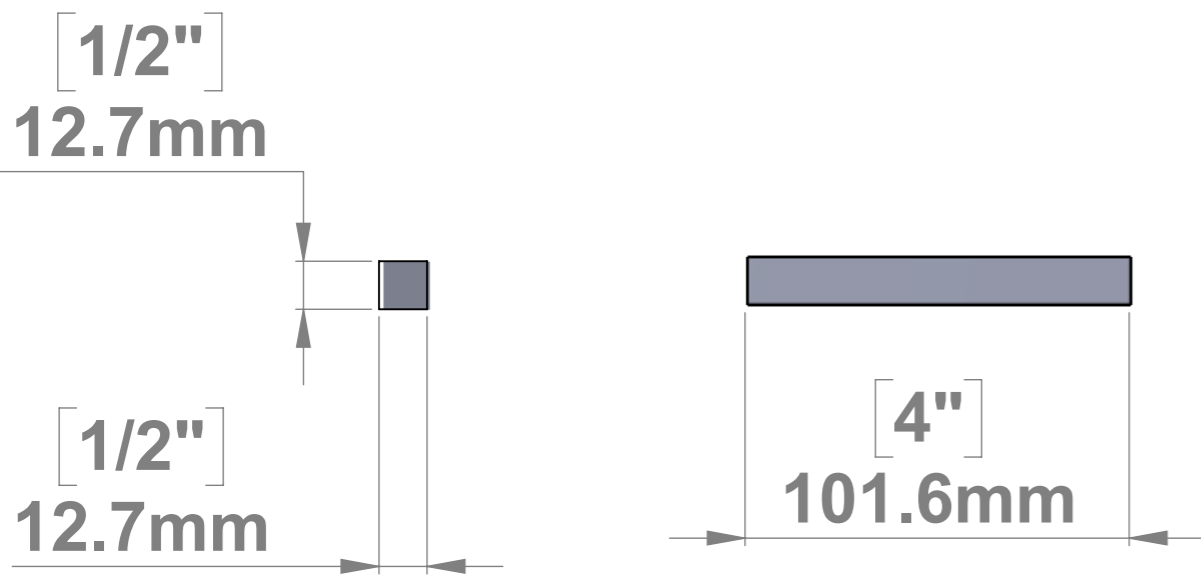

**SKU: AFC6**

**SKU: AFCS4**

**Each Set Included:**

**2x AFC6**

**4x AFCS4**

**4x Zinc Philips Screw 4mm x 40 mm**

**4x Plastic Anchor**

Title : AFC6			Scale : 2:1	Mbs R&D	
			Sizes : Letter Landscape	Customer:	
	Mbs Standoffs 5046 W Linebaugh Ave Tampa, FL 33624 USA 1 (813) 938-6025	Material: Clear Cast Acrylic	Finish: Polished	Qty :	Rep :
		N°programme laser	N°prog. Mécanum.	N° Plan :	

**SKU: AFC6**

**SKU: AFCS4**

**Each Set Included:**  
**2x AFC6**  
**4x AFCS4**  
**4x Zinc Philips Screw #8 x 1-1/2"**  
**4x Plastic Anchor**

Title : <b>AFC6</b>			Scale : 2:1	Mbs R&D	
			Sizes : Letter Landscape	Customer:	
	Mbs Standoffs 5046 W Linebaugh Ave Tampa, FL 33624 USA 1 (813) 938-6025	Material: Clear Cast Acrylic	Finish: Polished	Qty :	Rep :
		N°programme laser	N°prog. Mécanum.	N° Plan :	