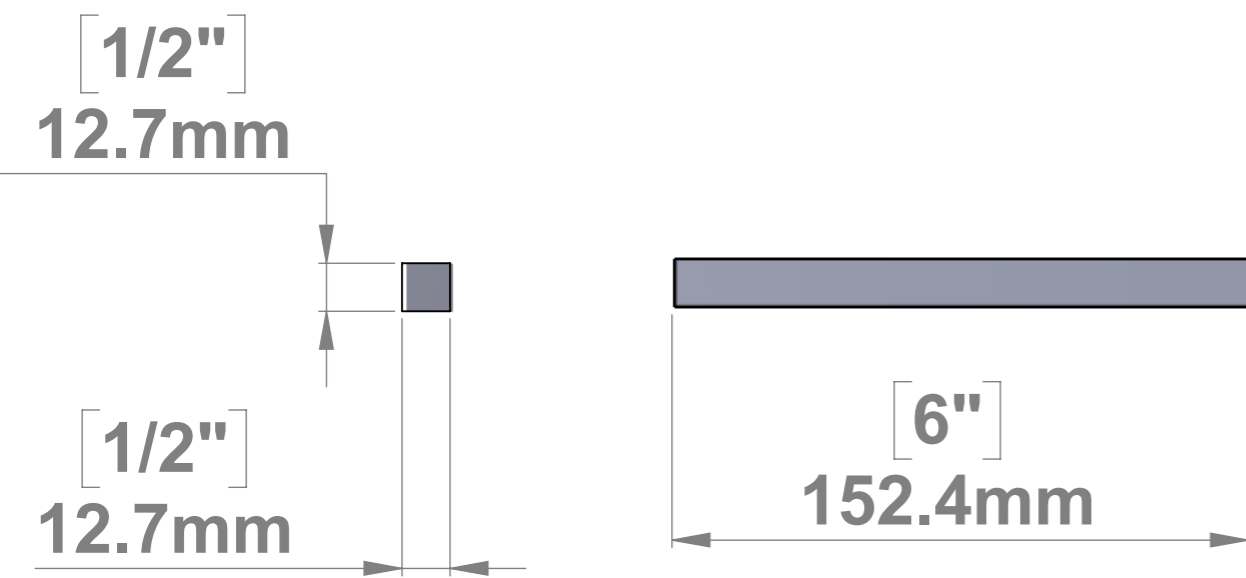

SECTION A-A

SKU: AFCS6

SKU: AFC14

Each Set Included:

2x AFC14

4x AFCS6

8x Zinc Philips Screw #8 X 1-1/2"

8x Plastic Anchor

Title : AFC14			Scale : 2:1	Mbs R&D	
			Sizes : Letter Landscape	Customer:	
	Mbs Standoffs 5046 W Linebaugh Ave Tampa, FL 33624 USA 1 (813) 938-6025	Material: Clear Cast Acrylic	Finish: Polished	Qty :	Rep :
		N°programme laser	N°prog. Mécanum.	N° Plan :	

SKU: AFC14

SKU: AFCS6

Each Set Included:
2x AFC14
4x AFCS6
8x Zinc Philips Screw #8 X 1-1/2"
8x Plastic Anchor

Title : AFC14			Scale : 2:1	Mbs R&D	
			Sizes : Letter Landscape	Customer:	
	Mbs Standoffs 5046 W Linebaugh Ave Tampa, FL 33624 USA 1 (813) 938-6025	Material: Clear Cast Acrylic	Finish: Polished	Qty :	Rep :
		N°programme laser	N°prog. Mécanum.	N° Plan :	