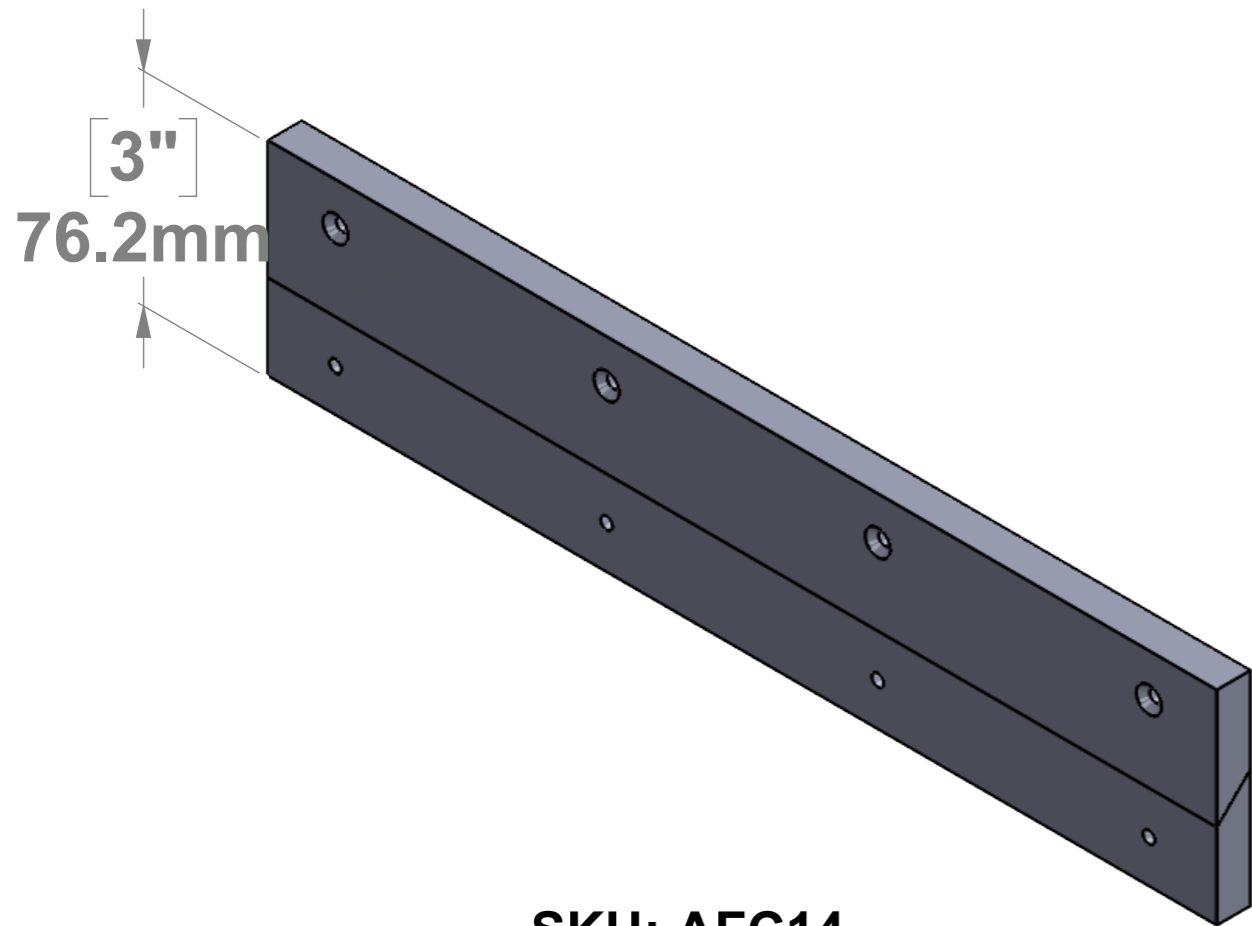

SECTION A-A

SKU: AFCS6

SKU: AFC14

Each Set Included:

2x AFC14

4x AFCS6

8x Zinc Philips Screw #8 X 1-1/2"

8x Plastic Anchor

Title : AFC14			Scale : 2:1	Mbs R&D	
			Sizes : Letter Landscape	Customer:	
	Mbs Standoffs 5046 W Linebaugh Ave Tampa, FL 33624 USA 1 (813) 938-6025	Material: Clear Cast Acrylic	Finish: Polished	Qty :	Rep :
		N°programme laser	N°prog. Mécanum.	N° Plan :	

SKU: AFC14

SKU: AFCS6

Each Set Included:
2x AFC14
4x AFCS6
8x Zinc Philips Screw #8 X 1-1/2"
8x Plastic Anchor

Title : AFC14			Scale : 2:1	Mbs R&D	
			Sizes : Letter Landscape	Customer:	
	Mbs Standoffs 5046 W Linebaugh Ave Tampa, FL 33624 USA 1 (813) 938-6025	Material: Clear Cast Acrylic	Finish: Polished	Qty :	Rep :
		N°programme laser	N°prog. Mécanum.	N° Plan :	