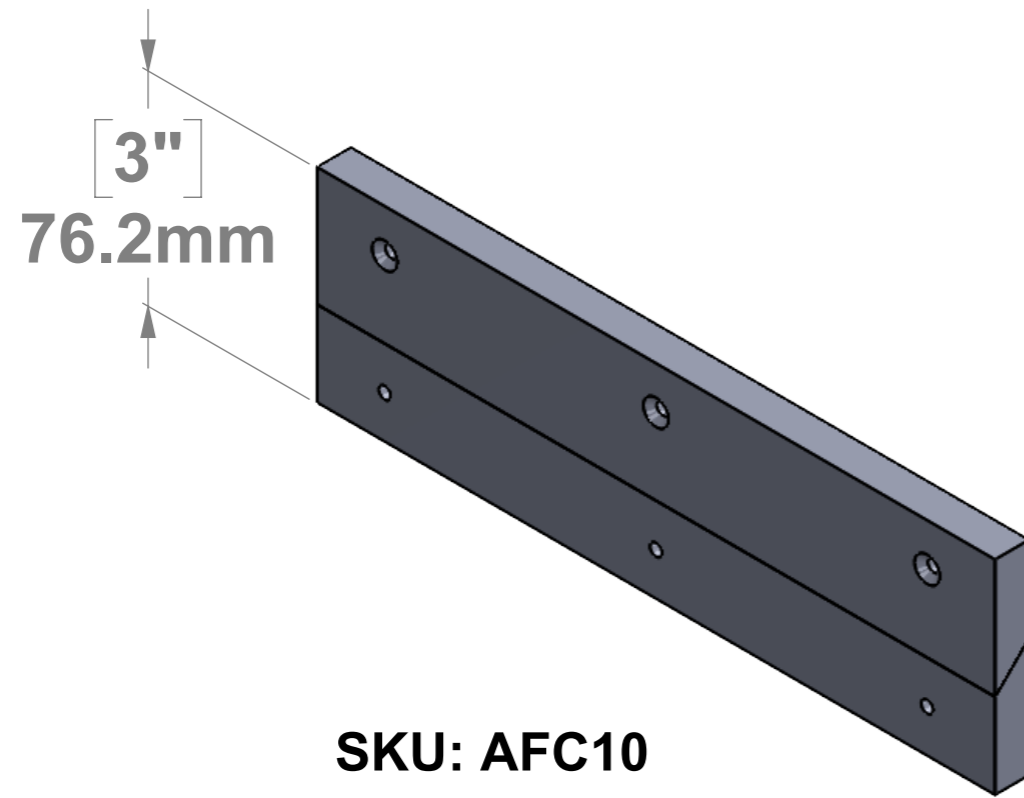

SKU: AFCS6

SKU: AFC10

Each Set Included:

2x AFC10

4x AFCS6

6x Zinc Philips Screw #8 X 1-1/2"

6x Plastic Anchor

Title : AFC10			Scale : 2:1	Mbs R&D	
			Sizes : Letter Landscape	Customer:	
	Mbs Standoffs 5046 W Linebaugh Ave Tampa, FL 33624 USA 1 (813) 938-6025	Material: Clear Cast Acrylic	Finish: Polished	Qty :	Rep :
		N°programme laser	N°prog. Mécanum.	N° Plan :	

Each Set Included:
2x AFC10
4x AFCS6
6x Zinc Philips Screw #8 x 1-1/2"
6x Plastic Anchor

Title : AFC10			Scale : 2:1	Mbs R&D	
			Sizes : Letter Landscape	Customer:	
	Mbs Standoffs 5046 W Linebaugh Ave Tampa, FL 33624 USA 1 (813) 938-6025	Material: Clear Cast Acrylic	Finish: Polished	Qty :	Rep :
		N°programme laser	N°prog. Mécanum.	N° Plan :	