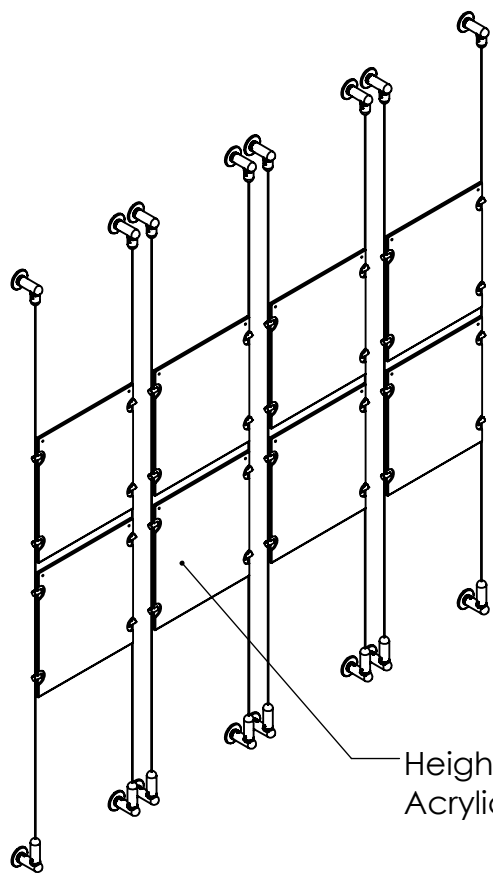

2

1

B

B

Recommended Spacing [2"] 50mm

Acrylic For Media
8-1/2" X 11"

Length Up To
[157"]
3990mm

[10"]
254.5mm

A

A

2

1

Mbs Standoffs
 5046 W Linebaugh Ave
 Tampa, FL 33624 USA
 (813) 938-6025

ASSEMBLY NO.
ACG1908-8511-4X2

SCALE: 1:14

SHEET 1 OF 1