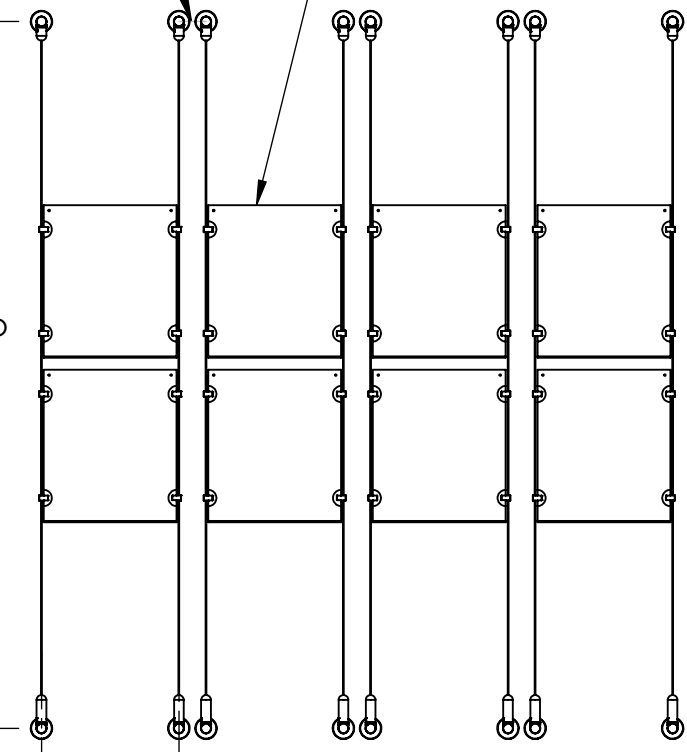

2

1

B

B

Recommended Spacing [2"] 50mm

Acrylic For Media
8-1/2" X 11"

Length Up To
[157"]
3990mm

[10"]
254.5mm

A

A

2

1

Mbs Standoffs
 5046 W Linebaugh Ave
 Tampa, FL 33624 USA
 (813) 938-6025

ASSEMBLY NO.
ACG1908-8511-4X2

SCALE: 1:14

SHEET 1 OF 1