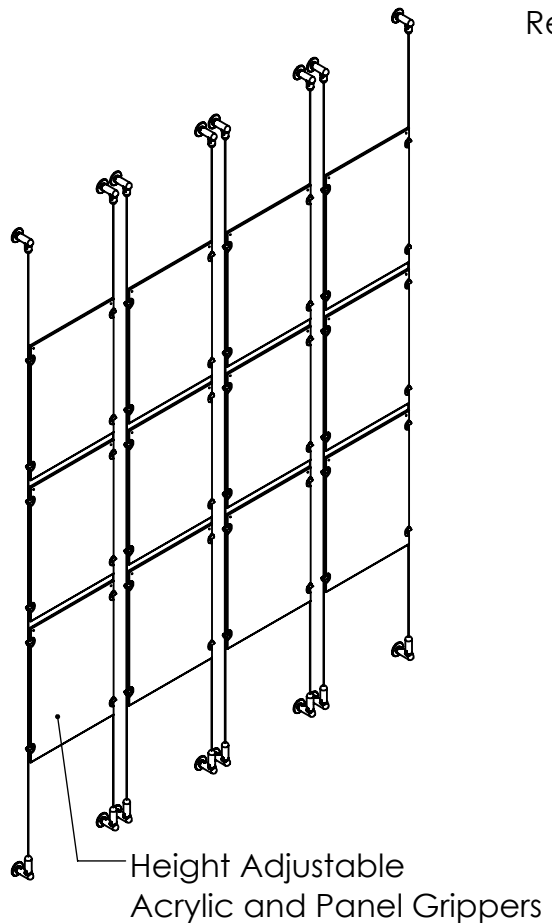

2

1

B

B

Recommended Spacing [2"] 50mm

Acrylic For Media
11" X 17"

A

A

2

1

Mbs Standoffs
 5046 W Linebaugh Ave
 Tampa, FL 33624 USA
 (813) 938-6025

ASSEMBLY NO.

ACG1908-1117-4X3

SCALE: 1:20

SHEET 1 OF 1