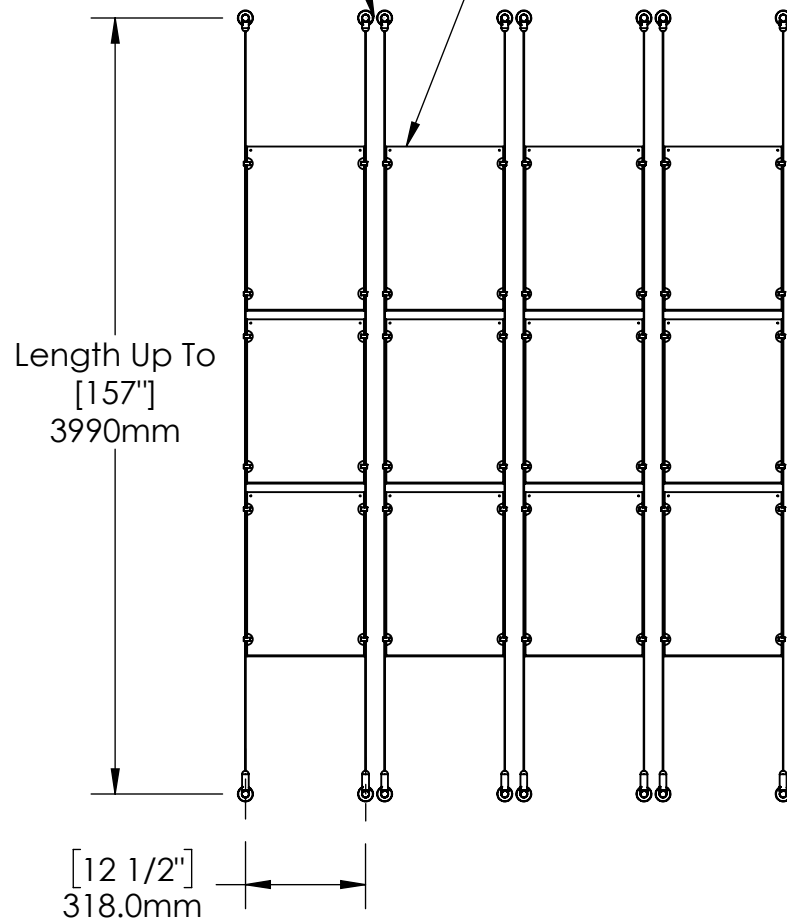

2

1

B

B

Recommended Spacing [2"] 50mm

Acrylic For Media
11" X 17"

A

A

2

1

Mbs Standoffs
 5046 W Linebaugh Ave
 Tampa, FL 33624 USA
 (813) 938-6025

ASSEMBLY NO.

ACG1908-1117-4X3

SCALE: 1:20

SHEET 1 OF 1