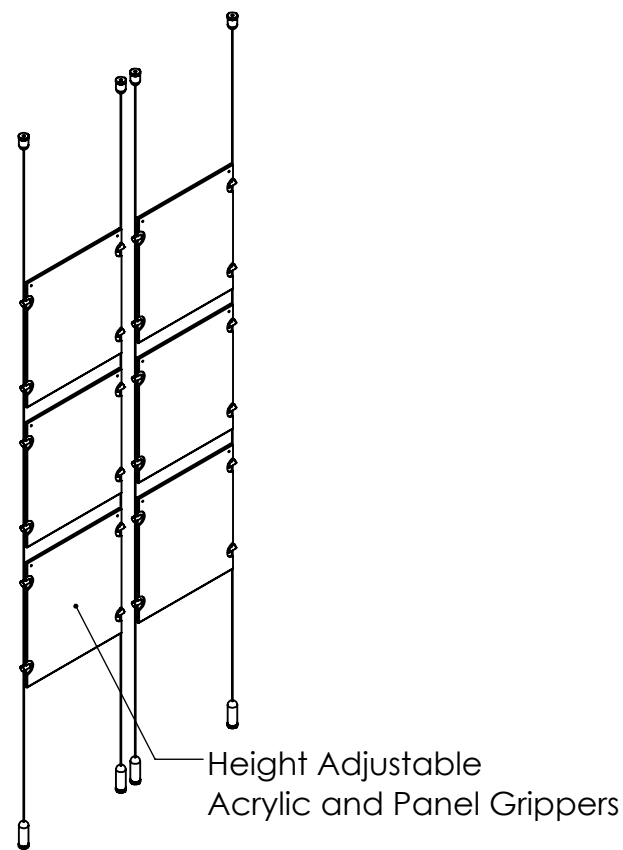

2

1

B

B

A

A

Recommended Spacing [2"] 50mm

Acrylic For Media  
8-1/2" X 11"

Length Up To  
[157"]  
3990mm

[10"]  
254.5mm

**Mbs Standoffs**  
 5046 W Linebaugh Ave  
 Tampa, FL 33624 USA  
 (813) 938-6025

ASSEMBLY NO.  
**ACG1904-8511-2X3**

SCALE: 1:14

SHEET 1 OF 1

2

1