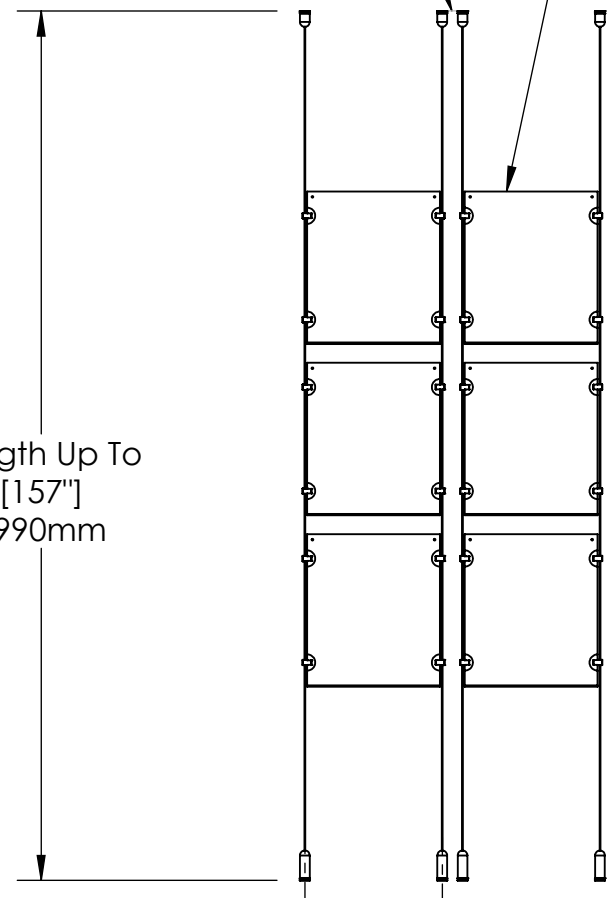

2

1

B

B

A

A

Recommended Spacing [2"] 50mm

Acrylic For Media  
8-1/2" X 11"

Length Up To  
[157"]  
3990mm

[10"]  
254.5mm

**Mbs Standoffs**  
 5046 W Linebaugh Ave  
 Tampa, FL 33624 USA  
 (813) 938-6025

ASSEMBLY NO.  
**ACG1904-8511-2X3**

SCALE: 1:14

SHEET 1 OF 1

2

1