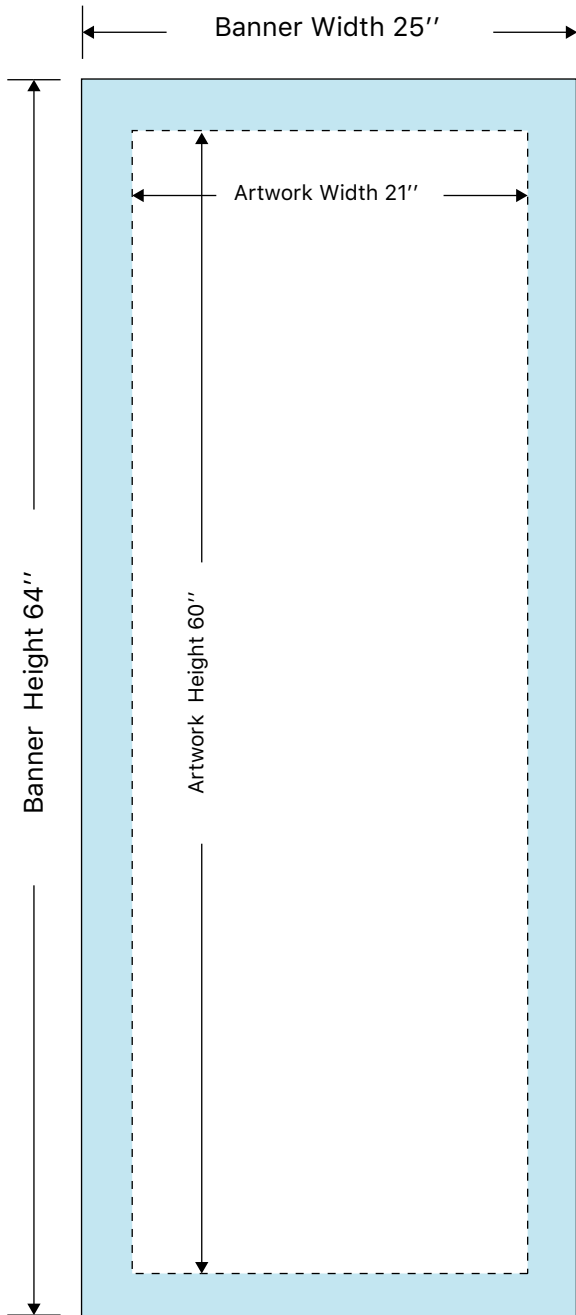

Tripod Banner Stand Banner Assembly Instruction

SKU: TB600

Your equipment includes:
Base and Top Poles (Media not included)

!

KONG FILM
11 mil Flexible Polyethylene Film
Waterfast
2" Core

Visit mbs-signsupply.com
for recommended tools
and vinyl films